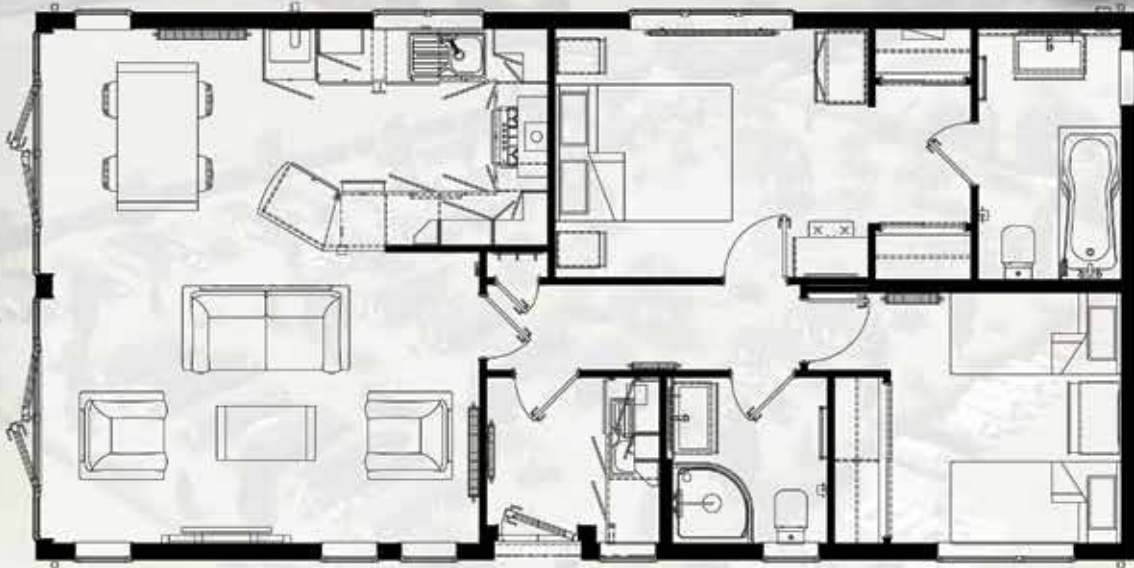

OMAR KINGFISHER LUXURY LODGE

The Kingfisher, credited as creating the luxury lodge market, has been one of the most popular lodges in the UK for many years. The distinctive exterior has a full glass front fascia. Inside, vaulted ceilings create a bright and spacious feel and contemporary interior design, alongside a colour scheme of fresh natural tones with highlights of duck egg blue, come together to form the perfect holiday environment.

- ✓ Feature interior and exterior lighting
- ✓ PVCu double glazing
- ✓ Pitched tiled roof
- ✓ Fitted wardrobes with sliding doors
- ✓ Utility room
- ✓ Contemporary wall-mounted electric fire with pebbles

OMAR KINGFISHER

40X20

ESCAPE TO AN IDYLIC PRIVATE DEVELOPMENT YOUR BRAND NEW HOLIDAY HOME AWAITS

A clever layout in the open-plan living space incorporates a fully fitted contemporary-styled, ivory gloss kitchen, dining area with Turin light oak extending dining table and lounge with a comfortable sofa and armchairs; everything needed for guests to relax in comfort and style.